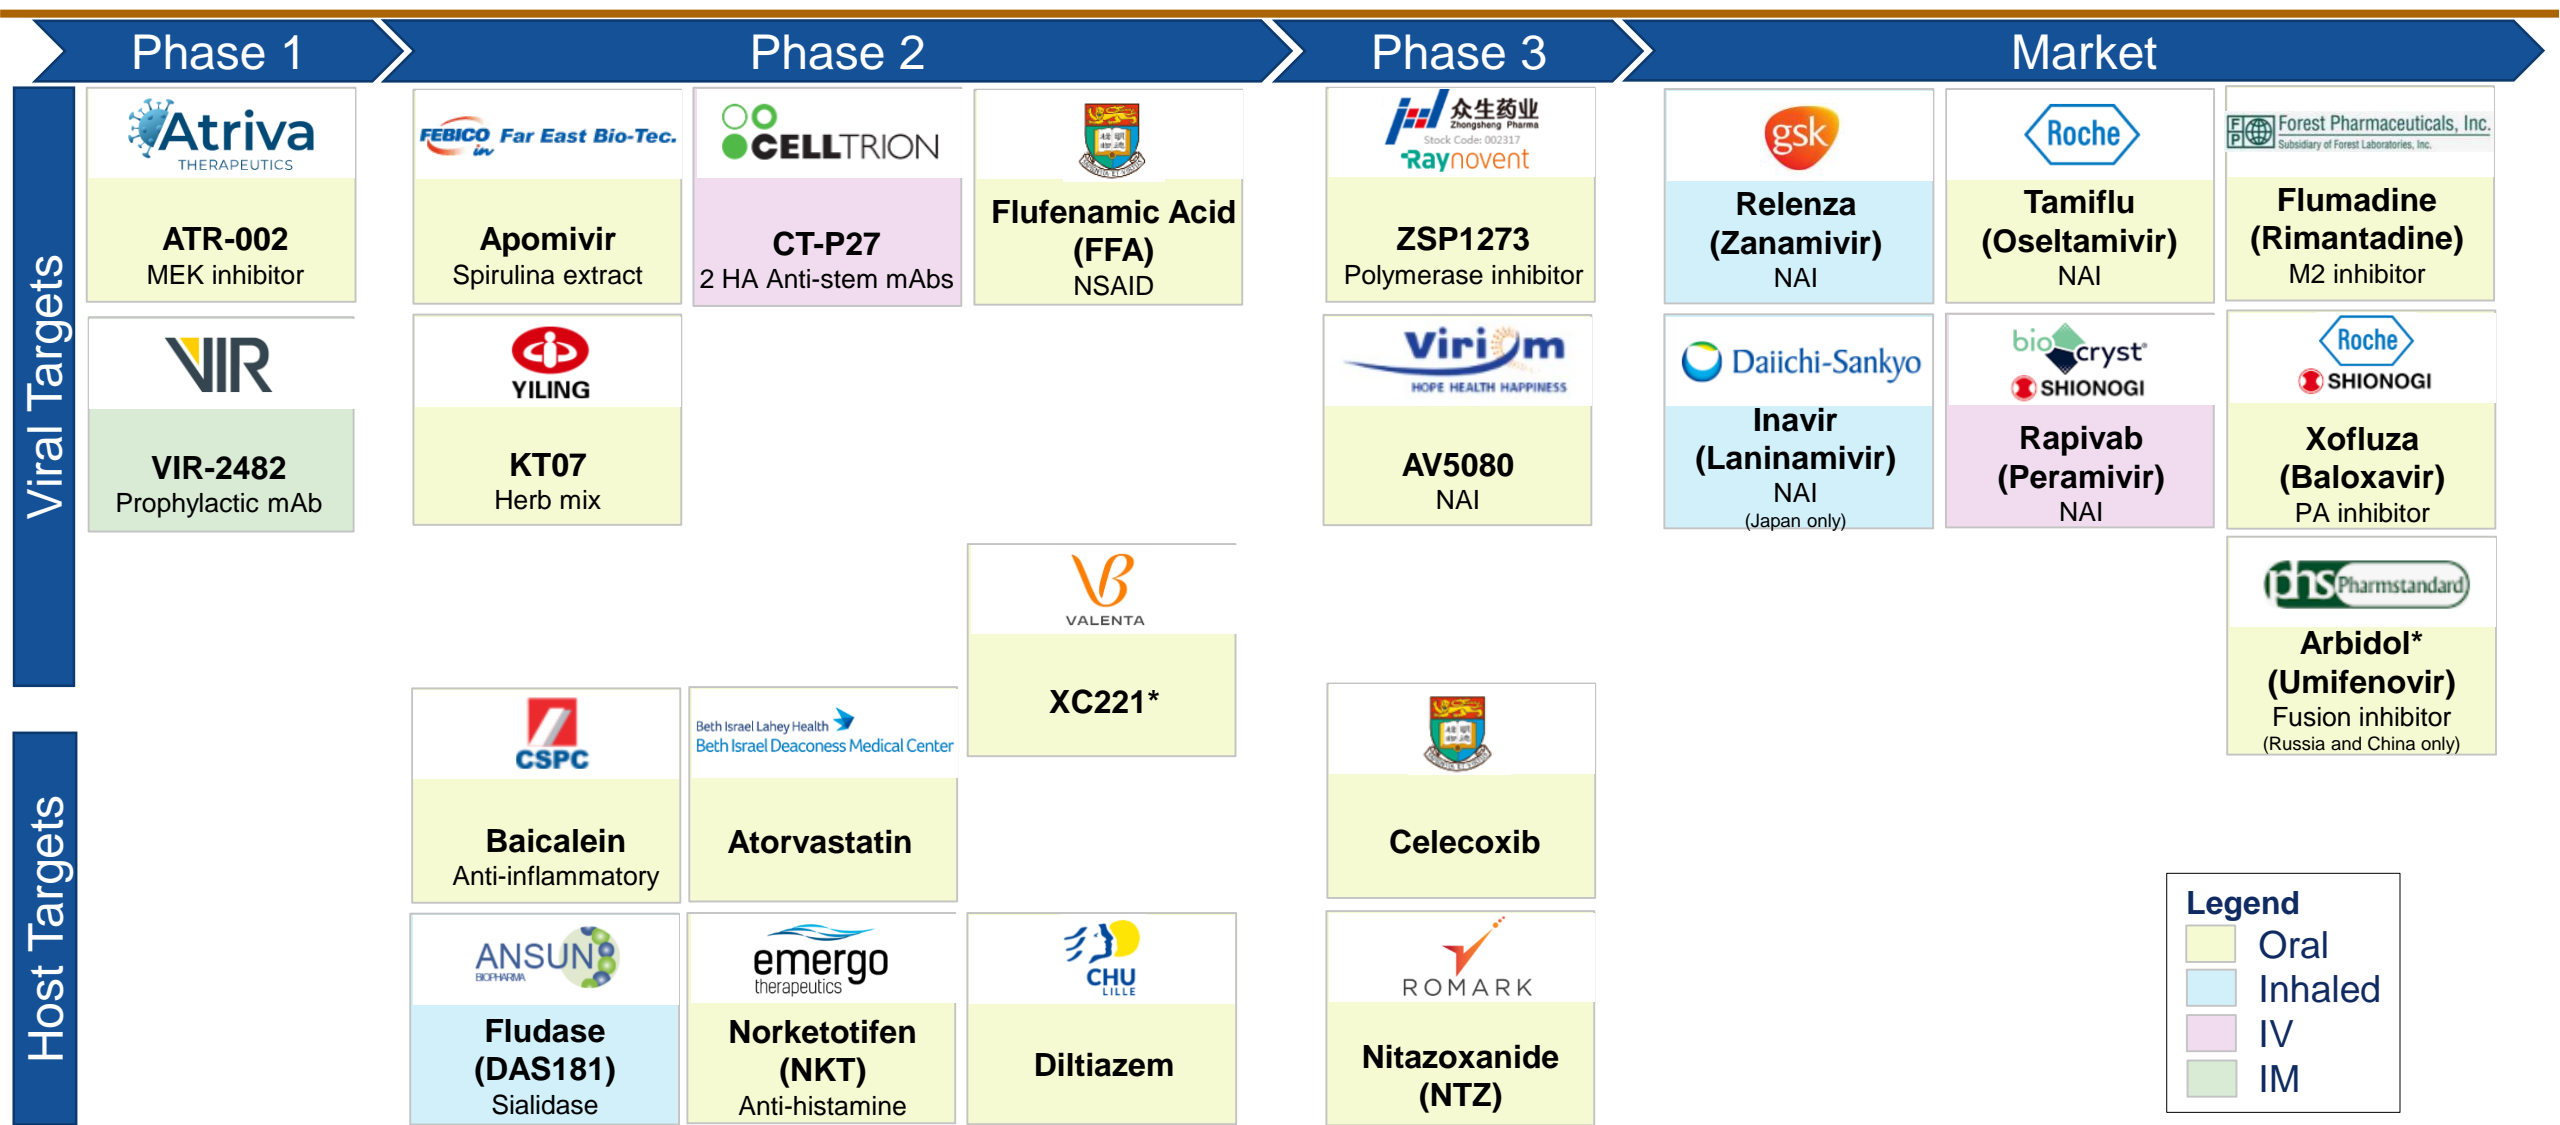

Influenza Therapeutic Landscape

Legend

- Oral
- Inhaled
- IV
- IM